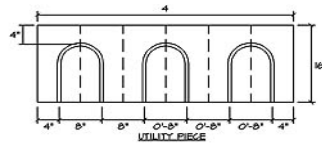

THERMALBOARD

MODULAR RADIANT THERMAL MASS

Effective 10/01/09

ID #	PART NUMBER	DESCRIPTION	LIST PRICE
3016	TB1648S	16" X 48" STRAIGHT	$33.900
3015	TB1648CE	16" X 48" COMBO END	$33.900
3017	TB1648U	16" X 48" UTILITY END	$33.900

TB 1648U