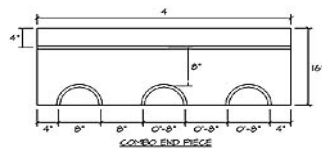

THERMALBOARD

MODULAR RADIANT THERMAL MASS

Effective 10/01/09

ID #	PART NUMBER	DESCRIPTION	LIST PRICE
3016	TB1648S	16" X 48" STRAIGHT	$33.900
3015	TB1648CE	16" X 48" COMBO END	$33.900
3017	TB1648U	16" X 48" UTILITY END	$33.900

TB 1648CE