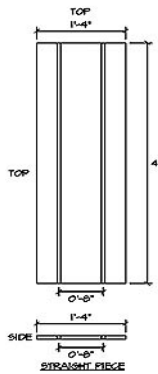

THERMALBOARD

MODULAR RADIANT THERMAL MASS

Effective 10/01/09

ID #	PART NUMBER	DESCRIPTION	LIST PRICE
3016	TB1648S	16" X 48" STRAIGHT	\$33.900
3015	TB1648CE	16" X 48" COMBO END	\$33.900
3017	TB1648U	16" X 48" UTILITY END	\$33.900

TB 1648S

TB 1648CE

TB 1648U